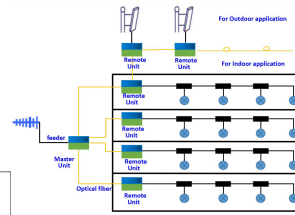

- 2 Supports voice and data services
- 2 Optical transmission up to 10km (max.)
- 2 Digital filtering, reducing interference, improving quality
- 2 Built in Automatic Gain and Automatic Level Control Function (AGC/ALC) to maintain stable operation
- 2 Support LTE-FDD/5G NR Access Technology
- 2 Optional Internal and External Antennas
- 2 RJ45 Cable for local connection & Wireless modem for remote monitoring (optional)
- 2 Delay compensation function, simple system optimization