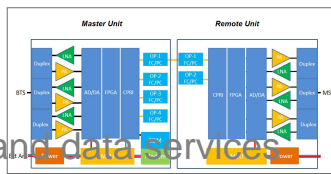

- 2 Supports voice and data services
- 2 Optical transmission up to 10km (max.)
- 2 Digital filtering, reducing interference, improving quality
- 2 Built in Automatic Gain and Automatic Level Control Function (AGC/ALC) to maintain stable operation
- 2 Support LTE-FDD/5G NR Access Technology
- 2 Optional Internal and External Antennas
- 2 RJ45 Cable for local connection & Wireless modem for remote monitoring (optional)
- 2 Delay compensation function, simple system optimization