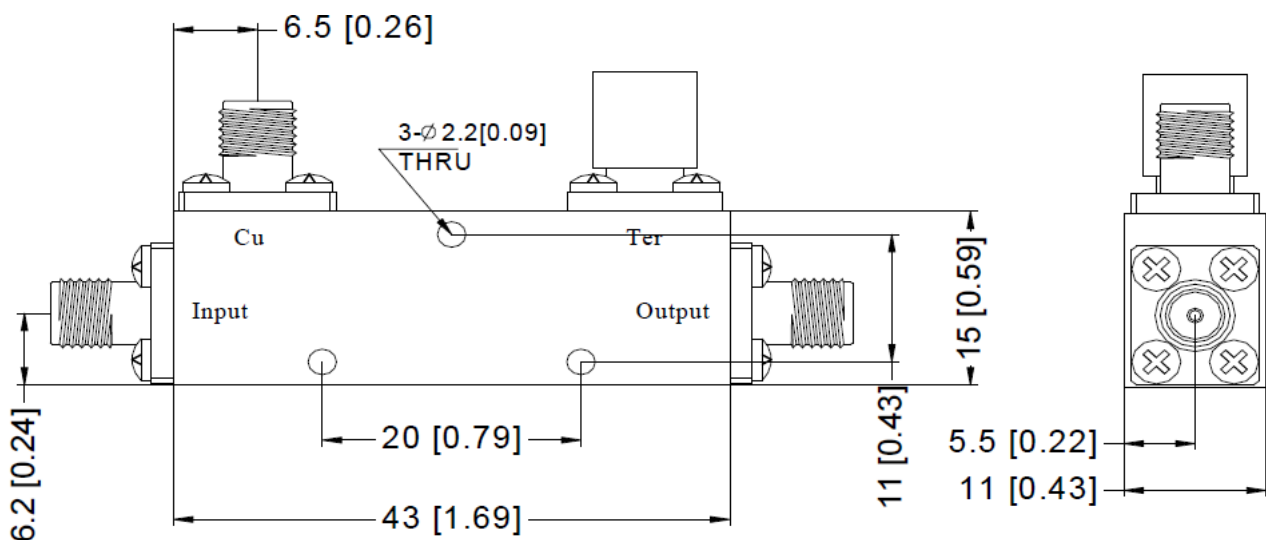

2-18GHz 16dB Directional Coupler

DC-218-35-16GSM

Tone Spread
Solutions for Wireless Signal

Telecommunication Technology & Engineering Accessories

Rev.V1.0

SMA Type 16dB Directional Coupler (2-18GHz):

Item	DC-218-35-16GSM	Product Picture
Frequency Range (GHz)	2-18	
Coupling (dB)	16dB +/-1.0 dB	
VSWR	≤1.5	
Insertion Loss (dB)	≤1.0 dB	
Directivity (dB)	≥12	
Power (W)	35,Avg.	
Impedance (Ω)	50	
Temperature Range (°C)	-30~+60	
Size(mm)	43x15x11	
Connector	SMA-Female	
Environmental	Indoor , RoHS Compliant	

Product Drawing:

Note: The picture is only for reference, please make the object as the standard